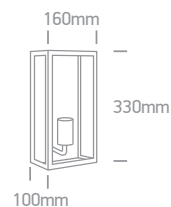

E-A⁺⁺

67406B | 2x40W | E27 | Stainless steel 201 + tempered glass