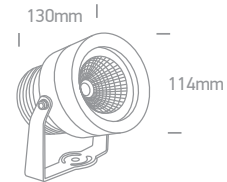

A-A+ 7047/AL/W

7047 | 20W | COB LED | Aluminium