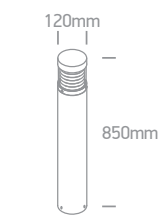

# The LED Bollards Range

Die cast

67036 | 12W | COB LED | Die cast

LED  
BUILT IN

IP54

67034 | 15W | COB LED | Die cast

LED  
BUILT IN

IP54