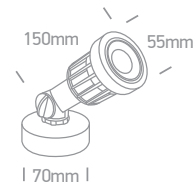

LED Garden Spots

7070 | 5W | SMD 2835 | Plastic

Supplied with spike & base.

new
IP65

7068 | 6W | COB LED | Die cast

IP65

Supplied with spike.

67456 | 3W | COB LED | Aluminium

Supplied with spike.

IP67

67458 | 8W | SMD 2835 | Aluminium

Supplied with spike.

IP65

Order Code	Colour	Light Colour	CCT (K)	Watts	Lumen (lm)	Beam Angle	Input	Class	⏻	📦	Notes
7070/C	Black	Cool white	4000K	5W	400lm	38°	100-240V	□	200cm	40	Complete with driver
7070/W	Black	Warm white	3000K	5W	400lm	38°	100-240V	□	200cm	40	Complete with driver
7068/B/W	Black	Warm white	3000K	6W	380lm	40°	230V	⏻	200cm	30	Complete with driver
67456/B/W	Black	Warm white	3000K	3W	170lm	36°	350mA	⏻	200cm	36	Requires 350mA driver
67458/B/W	Black	Warm white	3000K	8W	520lm	38°	24V DC	⏻	200cm	50	Requires 24V DC driver