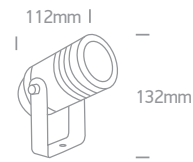

E-A⁺⁺

IP65

67198AG | 35W | MR16 | GU10 | Aluminium