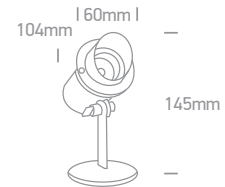

69036 | 12W | LED | Stainless steel 316

Underwater only.