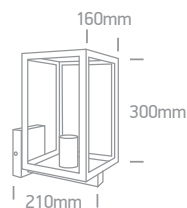

Order Code	Colour	Watts	Input	Class		Notes
67406/W	White	40W	100-240V		4	-
67406/B	Black	40W	100-240V		4	-
67406A/W	White	40W	100-240V		4	-
67406A/B	Black	40W	100-240V		4	-
67406B/B	Black	2x40W	100-240V		4	-
67406C/W	White	40W	100-240V		4	-
67406C/B	Black	40W	100-240V		4	-