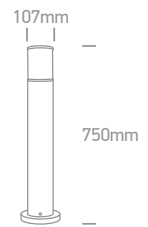

Order Code	Colour	Watts	Input	Class		Notes
67090/G	Grey	15W	100-240V		12	-
67092/G	Grey	15W	100-240V		6	-
67100/AN	Anthracite	20W	100-240V		4	-
67100/B	Black	20W	100-240V		4	-
67100/G	Grey	20W	100-240V		4	-
67100/BR	Rust brown	20W	100-240V		4	-
67102/AN	Anthracite	20W	100-240V		4	-
67102/B	Black	20W	100-240V		4	-
67102/G	Grey	20W	100-240V		4	-
67102/BR	Rust brown	20W	100-240V		4	-