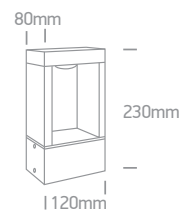

# LED Garden Path Lights

Die cast

67470 | 10W | LED | Die cast

new  
IP65

67470A | 10W | LED | Die cast

new  
IP65

Order Code	Colour	Light Colour	CCT (K)	Watts	Lumen (lm)	Input	Class		Notes
67470/B/W	Black	Warm white	3000K	10W	500lm	100-240V		6	Complete with 260mA driver
67470A/B/W	Black	Warm white	3000K	10W	500lm	100-240V		6	Complete with 260mA driver