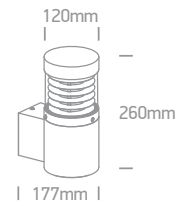

# The LED Bollards Range

Die cast

67036 | 12W | COB LED | Die cast

LED  
BUILT IN

IP54

67034 | 15W | COB LED | Die cast

LED  
BUILT IN

IP54