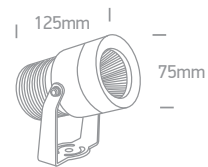

# The 10W COB Garden Spots

Aluminium

A-A+ 7046/W/W

7046 | 10W | COB LED | Aluminium

**LED BUILT IN**
  
**80 CRI**
  
  
**CE**

IP65

Supplied with spike.

A-A+ 7046/AN/W