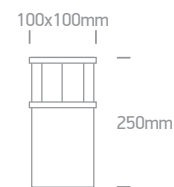

67238A | 15W | E27 | Natural aluminium