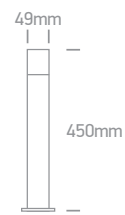

## The 1W LED Bollards

Natural aluminium + acrylic

67234 | 1W | LED | Natural aluminium + acrylic

IP54

67234A | 1W | LED | Natural aluminium + acrylic

IP54

Order Code	Colour	Light Colour	CCT (K)	Watts	Input	Class		Notes
67234/AL/D	Aluminium	Daylight	6000K	1W	230V	⊕	10	Complete with driver
67234/AL/W	Aluminium	Warm white	3000K	1W	230V	⊕	10	Complete with driver
67234A/AL/W	Aluminium	Warm white	3000K	1W	230V	⊕	4	Complete with driver