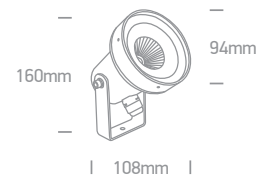

A-A⁺⁺

IP65

67196C | 9W | COB LED | Die cast