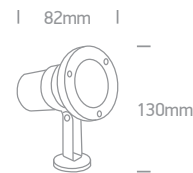

Supplied with base & spike.