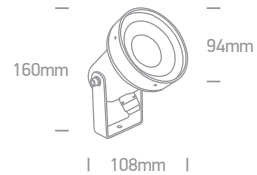

IP65

67196BG | 35W | MR16 | GU10 | Die cast