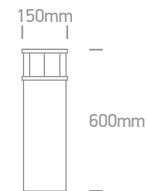

67238 | 15W | E27 | Natural aluminium