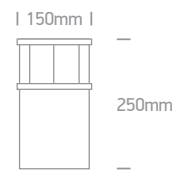

67236A | 15W | E27 | Natural aluminium