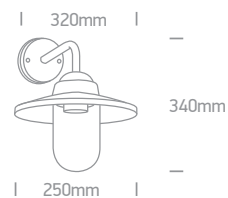

## Retro Wall Lantern

E-A\*\*

IP44

67408 | 40W | E27 | Metal + glass

Suitable for E27 LED lamp.

Order Code	Colour	Watts	Input	Class	⊞	Notes
67408/B	Black	40W	100-240V	⊞	4	-