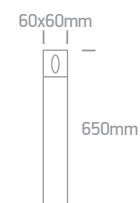

Order Code	Colour	Light Colour	CCT (K)	Watts	Input	Class		Notes
67250/G/D	Grey	Daylight	6000K	2x3W	230V		8	Complete with driver
67250A/AL/W	Aluminium	Warm white	3000K	2x3W	230V		4	Complete with driver