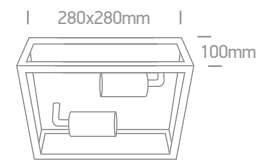

## The Romantic Outdoor Range

E-A<sup>++</sup> 67406D/B

67406D | 2x40W | E27 | Stainless steel 201 + tempered glass

IP43

67406D/W

E-A<sup>++</sup> 67406E/B

67406E | 40W | E27 | Stainless steel 201 + tempered glass