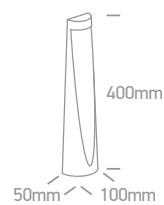

# LED Path Light

Die cast

67358 | 7W | COB LED | Die cast

IP65

A-A<sup>+</sup>

Order Code	Colour	Light Colour	CCT (K)	Watts	Lumen (lm)	Beam Angle	Input	Class	⊞	Notes
67358/AN/W	Anthracite	Warm white	3000K	7W	262lm	49°	100-240V	⊞	8	Complete with 700mA driver