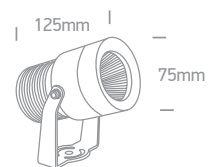

Supplied with spike.

Order Code	Colour	Light Colour	CCT (K)	Watts	Lumen (lm)	Beam Angle	Input	Class	⚡	📦	Notes
7046/W/W	White	Warm white	3000K	10W	850lm	50°	230V	⊕	150cm	12	Complete with 200mA driver
7046/AN/W	Anthracite	Warm white	3000K	10W	850lm	50°	230V	⊕	150cm	12	Complete with 200mA driver
7046/AL/W	Aluminium	Warm white	3000K	10W	850lm	50°	230V	⊕	150cm	12	Complete with 200mA driver