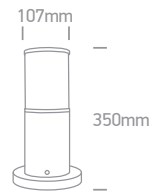

B-A**

67102/B

67102 | 20W | E27 | Die cast