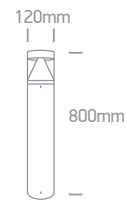

# The LED Bollards Range

Cone reflector

A-A<sup>++</sup>

67410 | 12W | SMD 2835 | Die cast

IP65<sup>+</sup>

Order Code	Colour	Light Colour	CCT (K)	Watts	Lumen (lm)	Input	Class		Notes
67410/AN/C	Anthracite	Cool white	4000K	12W	1000lm	230V		2	Complete with 250mA driver
67410/AN/W	Anthracite	Warm white	3000K	12W	1000lm	230V		2	Complete with 250mA driver