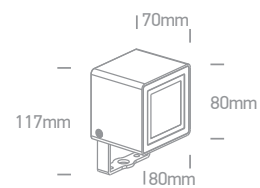

Order Code	Colour	Light Colour	CCT (K)	Watts	Lumen (lm)	Beam Angle	Input	Class	⚡	📦	Notes
7052B/AN/W	Anthracite	Warm white	3000K	1W	80lm	40°	24V DC	⚡	100cm	36	Requires 24V DC driver
67432/B	Black	-	-	10W	-	-	100-240V	⚡	-	2	-
7052/AN/W	Anthracite	Warm white	3000K	7W	550lm	47°	100-240V	⚡	100cm	12	Complete with driver