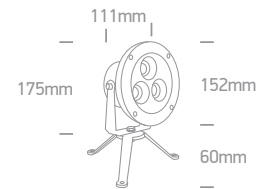

69034 | 12W | LED | Stainless steel 316

Underwater only.