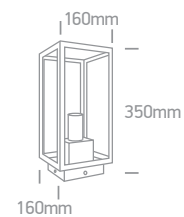

Order Code	Colour	Watts	Input	Class		Notes
67406D/W	White	2x40W	100-240V		2	-
67406D/B	Black	2x40W	100-240V		2	-
67406E/W	White	40W	100-240V		4	-
67406E/B	Black	40W	100-240V		4	-