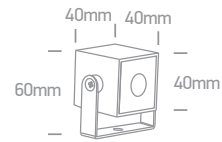

67432 | 10W | MR16 | GU10 | Aluminium

IP65