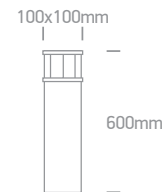

Order Code	Colour	Watts	Input	Class		Notes
67270/AL	Aluminium	16W	100-240V		10	-
67236/AL	Aluminium	15W	100-240V		4	-
67236A/AL	Aluminium	15W	100-240V		4	-
67238/AL	Aluminium	15W	100-240V		10	-
67238A/AL	Aluminium	15W	100-240V		4	-