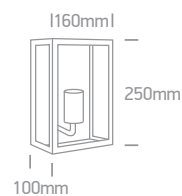

# The Romantic Outdoor Range

E-A<sup>++</sup> 67406/B

67406 | 40W | E27 | Stainless steel 201 + tempered glass

IP43

67406/W

E-A<sup>++</sup> 67406A/B

67406A | 40W | E27 | Stainless steel 201 + tempered glass