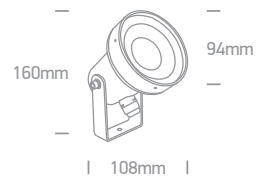

Order Code	Colour	Watts	Input	Class			Notes
67196BG/W	White	35W	100-240V		150cm	6	-
67196BG/AN	Anthracite	35W	100-240V		150cm	6	-
67196BG/G	Grey	35W	100-240V		150cm	6	-