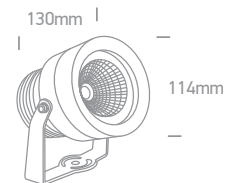

Order Code	Colour	Light Colour	CCT (K)	Watts	Lumen (lm)	Beam Angle	Input	Class	⏏	📦	Notes
7047/W/W	White	Warm white	3000K	20W	1800lm	50°	230V	⊕	150cm	8	Complete with 500mA driver
7047/AN/W	Anthracite	Warm white	3000K	20W	1800lm	50°	230V	⊕	150cm	8	Complete with 500mA driver
7047/AL/W	Aluminium	Warm white	3000K	20W	1800lm	50°	230V	⊕	150cm	8	Complete with 500mA driver