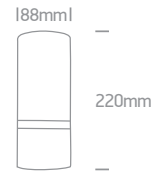

67236 | 15W | E27 | Natural aluminium