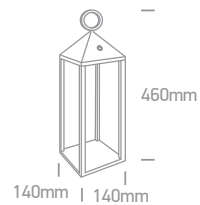

Order Code	Colour	Light Colour	CCT (K)	Watts	Lumen (lm)	Class	⊞	Notes
67462/B/W	Black	Warm white	3000K	3W	190lm	⊞	4	2x2200mAh lithium battery