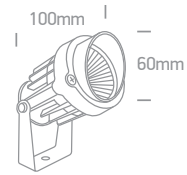

67456 | 3W | COB LED | Aluminium

Supplied with spike.