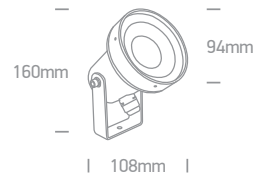

E-A⁺⁺ 67196BG/G

IP65

67196BG | 35W | MR16 | GU10 | Die cast