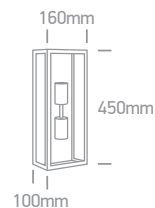

E-A⁺⁺ 67406C/B

67406C | 40W | E27 | Stainless steel 201 + tempered glass