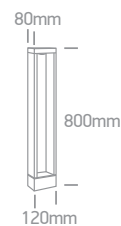

# LED Garden Path Lights

Die cast

67470 | 10W | LED | Die cast

new  
IP65

67470A | 10W | LED | Die cast

new  
IP65

Order Code	Colour	Light Colour	CCT (K)	Watts	Lumen (lm)	Input	Class		Notes
67470/B/W	Black	Warm white	3000K	10W	500lm	100-240V		6	Complete with 260mA driver
67470A/B/W	Black	Warm white	3000K	10W	500lm	100-240V		6	Complete with 260mA driver