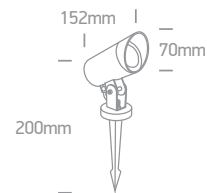

Supplied with spike & 400mm pole stand.

A-A<sup>++</sup>

new

IP65

67464G | 10W | MR16 | GU10 | Aluminium

Supplied with spike.

Order Code	Colour	Watts	Input	Class			Notes
67198G/AN	Anthracite	35W	100-240V		150cm	12	-
67198G/B	Black	35W	100-240V		150cm	12	-
67198AG/AN	Anthracite	35W	100-240V		150cm	6	-
67464G/B	Black	10W	100-240V		200cm	12	-