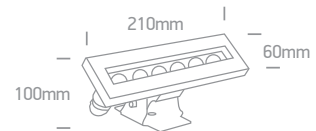

Order Code	Colour	Light Colour	CCT (K)	Watts	Lumen (lm)	Beam Angle	Input	Class	⏻	📦	Notes
69032/C	Stainless steel	Cool white	4000K	3W	150lm	30°	24V DC	⚡	300cm	8	Requires 24V DC driver
69036/C	Stainless steel	Cool white	4000K	12W	1100lm	25°	24V DC	⚡	300cm	4	Requires 24V DC driver
69034/C	Stainless steel	Cool white	4000K	12W	545lm	30°	24V DC	⚡	300cm	4	Requires 24V DC driver