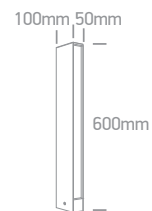

Order Code	Colour	Light Colour	CCT (K)	Watts	Lumen (lm)	Input	Class		Notes
67460A/AN/W	Anthracite	Warm white	3000K	8W	640lm	100-240V		4	Complete with 350mA driver
67460B/AN/W	Anthracite	Warm white	3000K	2x6W	2x500lm	100-240V		4	Complete with 350mA driver