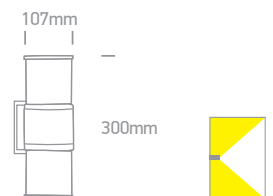

Order Code	Colour	Watts	Input	Class		Notes
67094/AN	Anthracite	20W	100-240V		12	-
67094/B	Black	20W	100-240V		12	-
67094/G	Grey	20W	100-240V		12	-
67094/BR	Rust brown	20W	100-240V		12	-
67098/AN	Anthracite	2x20W	100-240V		12	-
67098/G	Grey	2x20W	100-240V		12	-
67098/BR	Rust brown	2x20W	100-240V		12	-