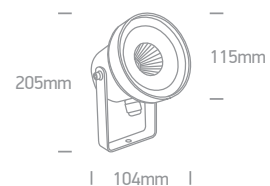

67196B | 6W | COB LED | Die cast

Supplied with spike.

A-A<sup>++</sup>

IP65

67196C | 9W | COB LED | Die cast

Supplied with spike.

Order Code	Colour	Light Colour	CCT (K)	Watts	Lumen (lm)	Beam Angle	Input	Class			Notes
67196A/AN/W	Anthracite	Warm white	3000K	3W	240lm	35°	100-240V		150cm	12	Complete with 350mA driver
67196B/AN/W	Anthracite	Warm white	3000K	6W	450lm	35°	230V		150cm	6	Complete with 500mA driver
67196C/AN/W	Anthracite	Warm white	3000K	9W	700lm	35°	230V		150cm	6	Complete with 250mA driver