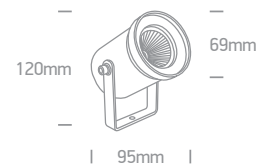

A-A⁺⁺

IP65

67196B | 6W | COB LED | Die cast