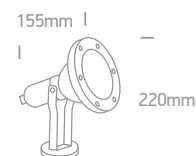

Supplied with base & spike.

Order Code	Colour	Light Colour	CCT (K)	Watts	Lumen (lm)	Input	Class	⚡	📦	Notes
7008L/W	Stainless steel	Warm white	3000K	3x1W	245lm	230V	⬇️	100cm	18	Complete with driver
7008A	Stainless steel	-	-	35W	-	100-240V	⬇️	200cm	20	-
7010	Stainless steel	-	-	80W	-	100-240V	⬇️	200cm	8	-
7010A	Stainless steel	-	-	80W	-	100-240V	⬇️	200cm	8	-