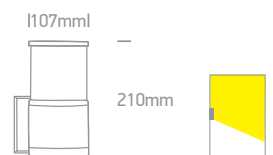

B-A+ 67098/AN

67098 | 2x20W | E27 | Die cast