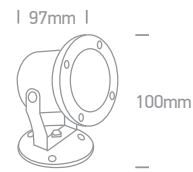

Supplied with base & spike.