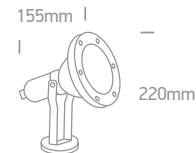

# Garden Spots

Stainless steel

**7008L** | 3x1W | LED | Stainless steel 304

Supplied with base & spike.

**7008A** | 35W | MR16 | GU10 | Stainless steel 316

Supplied with base & spike.

**7010** | 80W | PAR38 | E27 | Stainless steel 304