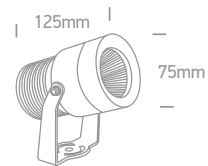

A-A+ 7046/AL/W

7046 | 10W | COB LED | Aluminium

LED BUILT IN

80 CRI

CE

IP65