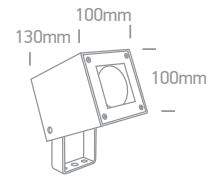

7052 | 7W | COB LED | Die cast

IP65