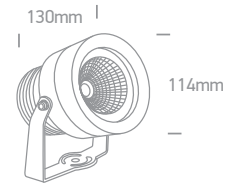

A-A+ 7047/AN/W

7047 | 20W | COB LED | Aluminium