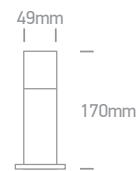

## The 1W LED Bollards

Natural aluminium + acrylic

67234 | 1W | LED | Natural aluminium + acrylic

IP54

67234A | 1W | LED | Natural aluminium + acrylic

IP54

Order Code	Colour	Light Colour	CCT (K)	Watts	Input	Class		Notes
67234/AL/D	Aluminium	Daylight	6000K	1W	230V	⊕	10	Complete with driver
67234/AL/W	Aluminium	Warm white	3000K	1W	230V	⊕	10	Complete with driver
67234A/AL/W	Aluminium	Warm white	3000K	1W	230V	⊕	4	Complete with driver