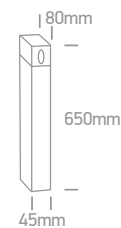

67250A | 2x3W | LED | Natural aluminium