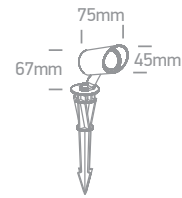

IP67

67458 | 8W | SMD 2835 | Aluminium

Supplied with spike.

A-A++

IP65

Order Code	Colour	Light Colour	CCT (K)	Watts	Lumen (lm)	Beam Angle	Input	Class	⏻	📦	Notes
7070/C	Black	Cool white	4000K	5W	400lm	38°	100-240V	□	200cm	40	Complete with driver
7070/W	Black	Warm white	3000K	5W	400lm	38°	100-240V	□	200cm	40	Complete with driver
7068/B/W	Black	Warm white	3000K	6W	380lm	40°	230V	⏻	200cm	30	Complete with driver
67456/B/W	Black	Warm white	3000K	3W	170lm	36°	350mA	⏻	200cm	36	Requires 350mA driver
67458/B/W	Black	Warm white	3000K	8W	520lm	38°	24V DC	⏻	200cm	50	Requires 24V DC driver