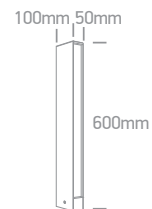

# LED Garden Path Lights

Die cast

A-A<sup>++</sup>

67460A | 8W | LED | Aluminium

1-side light.

new  
IP54

A-A<sup>++</sup>

67460B | 2x6W | LED | Aluminium