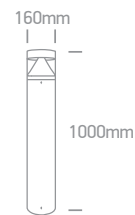

Order Code	Colour	Light Colour	CCT (K)	Watts	Lumen (lm)	Input	Class		Notes
67410A/AN/C	Anthracite	Cool white	4000K	20W	1600lm	230V	⊕	2	Complete with 250mA driver
67410A/AN/W	Anthracite	Warm white	3000K	20W	1600lm	230V	⊕	2	Complete with 250mA driver