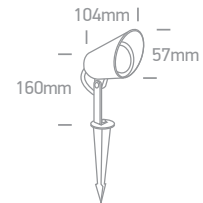

IP67

67458 | 8W | SMD 2835 | Aluminium

Supplied with spike.

A-A++

IP65

Order Code	Colour	Light Colour	CCT (K)	Watts	Lumen (lm)	Beam Angle	Input	Class	⏻	📦	Notes
7070/C	Black	Cool white	4000K	5W	400lm	38°	100-240V	□	200cm	40	Complete with driver
7070/W	Black	Warm white	3000K	5W	400lm	38°	100-240V	□	200cm	40	Complete with driver
7068/B/W	Black	Warm white	3000K	6W	380lm	40°	230V	⏻	200cm	30	Complete with driver
67456/B/W	Black	Warm white	3000K	3W	170lm	36°	350mA	⏻	200cm	36	Requires 350mA driver
67458/B/W	Black	Warm white	3000K	8W	520lm	38°	24V DC	⏻	200cm	50	Requires 24V DC driver