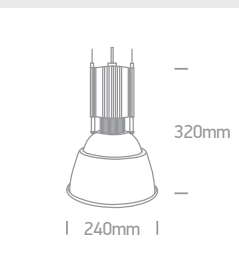

LED Pendants Aluminium

63034 | 18W | COB LED | Aluminium

A-A⁺⁺

IP40

63025L | 25W | COB LED | Aluminium

A-A⁺⁺

IP20

Optional glass included.