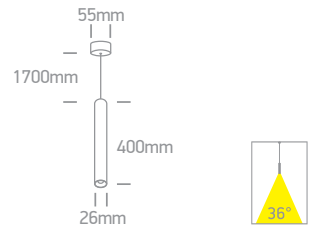

A-A⁺⁺

63108A/W/W

63108A | 6W | COB LED | Die cast