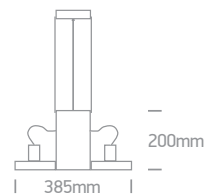

Order Code	Colour	Watts	Input	Class		Notes
63070D/G	Grey	70W	230V		6	Complete with electronic ballast
63270/G	Grey	2x70W	230V		4	Complete with electronic ballast