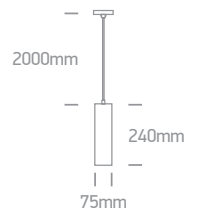

63105N | 10W | MR16 | GU10 | Aluminium

A-A⁺⁺ 63105N/W

63105N/B

63105M | 10W | MR16 | GU10 | Aluminium body + plastic reflector

Reflector must be ordered separately.

A-A⁺⁺ 63105M/W + 050112/GL

63105M/B + 050112/W