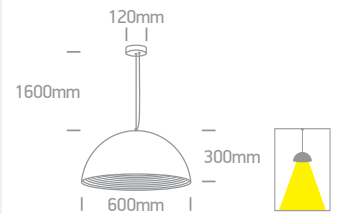

B-A+ 63022B/B/BS

Order Code	Colour	Reflector	Watts	Input	Class		Notes
63016A/W/G	White	Grey	20W	100-240V		1	-
63016A/B/G	Black	Grey	20W	100-240V		1	-
63016A/B/BS	Black	Brass	20W	100-240V		1	-
63022/W/BS	White	Brass	20W	100-240V		1	-
63022/B/BS	Black	Brass	20W	100-240V		1	-
63022A/W/BS	White	Brass	20W	100-240V		1	-
63022A/B/BS	Black	Brass	20W	100-240V		1	-
63022B/W/BS	White	Brass	25W	100-240V		1	-
63022B/B/BS	Black	Brass	25W	100-240V		1	-