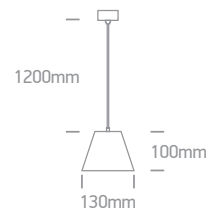

Order Code	Colour	Watts	Input	Class		Notes
63036	White	10W	100-240V		12	-
63038	White	7W	100-240V		12	-