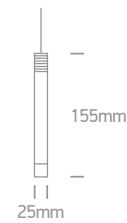

A-A**

63002/AL/W

IP20

63002 | 3W | LED | Recessed base | Natural aluminium