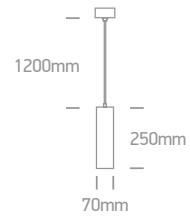

B-A⁺

63038 | 7W | GX53 | Gypsum