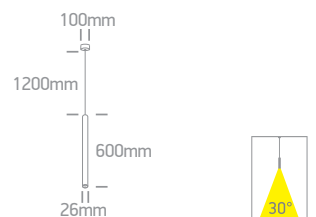

new

IP20

63108A/B/W

Order Code	Colour	Reflector	Light Colour	CCT (K)	Watts	Lumen (lm)	Beam Angle	Input	Class	📦	Notes
63108/W/W	White	Black	Warm white	3000K	8W	510lm	36°	100-240V	⊕	10	Complete with 350mA driver
63108A/W/W	White	Black	Warm white	3000K	6W	420lm	30°	230V	⊕	12	Complete with 700mA driver
63108A/B/W	Black	Brass	Warm white	3000K	6W	420lm	30°	230V	⊕	12	Complete with 700mA driver