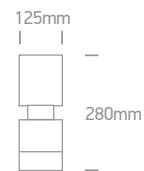

63270 | 2x70W | HQI | G12 | Die cast