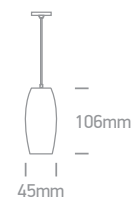

IP20

63002 | 3W | LED | Recessed base | Natural aluminium

offer

Order Code	Colour	Light Colour	CCT (K)	Watts	Lumen (lm)	Beam Angle	Input	Class				Notes
63001/AL/W	Aluminium	Warm white	3000K	3W	100lm	45°	100-240V		-	-	20	Complete with driver
63002/AL/W	Aluminium	Warm white	3000K	3W	130lm	45°	100-240V		70mm	40mm	8	Complete with driver
63002/AL/BL	Aluminium	Blue	-	3W	-	45°	100-240V		70mm	40mm	8	Complete with driver