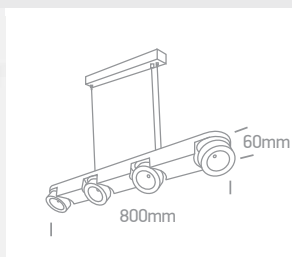

Order Code	Colour	Light Colour	CCT (K)	Watts	Lumen (lm)	Beam Angle	Input	Class	⊞	Notes
65110P/W/W	White	Warm white	3000K	4x10W	4x900lm	60°	230V	⊞	2	Complete with 1000mA driver