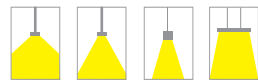

17

Pendants

Pages 473-484

MR16 | GU10 | E14 | G9 | E27 | COB LED | LED
Die cast | Natural aluminium | Gypsum | Metal

Gypsum Pendants

A-A⁺

63036 | 10W | MR16 | GU10 | Gypsum

IP20