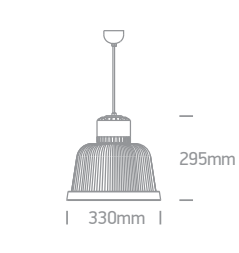

A-A⁺⁺

IP20

Order Code	Colour	Light Colour	CCT (K)	Watts	Lumen (lm)	Beam Angle	Input	Class	☐	Notes
63034/W/W	White	Warm white	3000K	18W	1019lm	30°	100-240V	☐	1	Complete with 1400mA driver
63025L/W/W	White	Warm white	3000K	25W	1800lm	42°	230V	⊕	1	Complete with 700mA driver
63030L/G/W	Grey	Warm white	3000K	30W	2000lm	76°	230V	⊕	1	Complete with 700mA driver