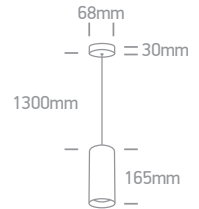

Cylinder Pendants

63105N | 10W | MR16 | GU10 | Aluminium

A-A⁺⁺ 63105N/W

63105N/B

63105M | 10W | MR16 | GU10 | Aluminium body + plastic reflector

Reflector must be ordered separately.

A-A⁺⁺ 63105M/W + 050112/GL

63105M/B + 050112/W

63105L | 35W | MR16 | GU10 | Aluminium

E-A⁺ 63105L/W

63105L/B

Order Code	Colour	Reflector	Watts	Input	Class		Notes
63105N/W	White	Black	10W	100-240V		24	-
63105N/B	Black	Brass	10W	100-240V		24	-
63105M/W	White	-	10W	100-240V		12	-
63105M/B	Black	-	10W	100-240V		12	-
63105L/W	White	Black	35W	100-240V		20	-
63105L/B	Black	Brass	35W	100-240V		20	-