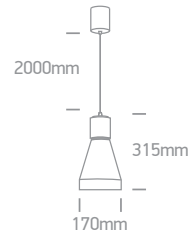

LED Pendants Aluminium

63034 | 18W | COB LED | Aluminium

A-A⁺⁺

IP40

63025L | 25W | COB LED | Aluminium

A-A⁺⁺

IP20

Optional glass included.

63030L | 30W | COB LED | Aluminium

A-A⁺⁺

IP20

Order Code	Colour	Light Colour	CCT (K)	Watts	Lumen (lm)	Beam Angle	Input	Class	☐	Notes
63034/W/W	White	Warm white	3000K	18W	1019lm	30°	100-240V	☐	1	Complete with 1400mA driver
63025L/W/W	White	Warm white	3000K	25W	1800lm	42°	230V	⊕	1	Complete with 700mA driver
63030L/G/W	Grey	Warm white	3000K	30W	2000lm	76°	230V	⊕	1	Complete with 700mA driver